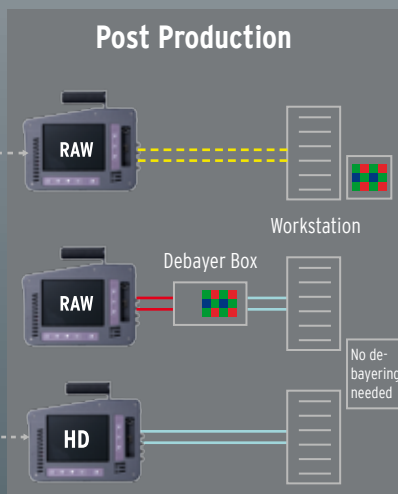

DigiMag DM-2

The WEISSCAM DigiMag DM-2 is a universal stand-alone digital recording and playback device which supports professional digital image capturing.

The DM-2 records up to 2 TB of uncompressed HD or RAW data through single or dual link HD-SDI. Stored footage is immediately available for realtime preview on integrated monitor as well as external monitors.

The IT interface for HD or RAW allows plug & play integration in all post production systems.

RAW IN HD-SDI Workflow

WEISSCAM HS-2

Arriflex D20/21

Sony F35

HDTV (like Sony F900)

GrassValley Viper

Phantom HD

RAW Stream

HD Stream

Post Production

Description

- RAW Stream (via HD-SDI)
- HD Stream
- RAW via Fibre Channel, DLT 1:2 or RAW via Firewire 400, DLT 1:8

HD-SDI Single and Dual Link

720p	4:2:2	10 bit	16:9	1280 x 720
1080p	4:2:2 / 4:4:4	10 bit	16:9	1920 x 1080

Use the HD stream for all other HD devices, that support the format

Technical Specification

- Stand alone uncompressed HD & RAW recorder and player
- Input: HD-SDI single and dual link
 - > 12 bit RAW uncompressed
 - > 10 bit YCC 4:2:2 & RGB 4:4:4
- Output: HD-SDI single and dual link, fibre channel, Firewire 400
- 2 TB disc space (upgrade possible)
- RAID 6 protected
- Onboard monitor for instant preview
- Solid State memory version available (SSD)
- Two camera stereo recording for 3D (in 720p)
- RS 422 remote interface
- Dimensions LxHxD: 27 x 24 x 20 cm / 10.3 x 9.5 x 7.9 in
- Weight: 7,4 kg / 16.3 lbs
- Power: 12 - 36 Volt DC / 90 Watt